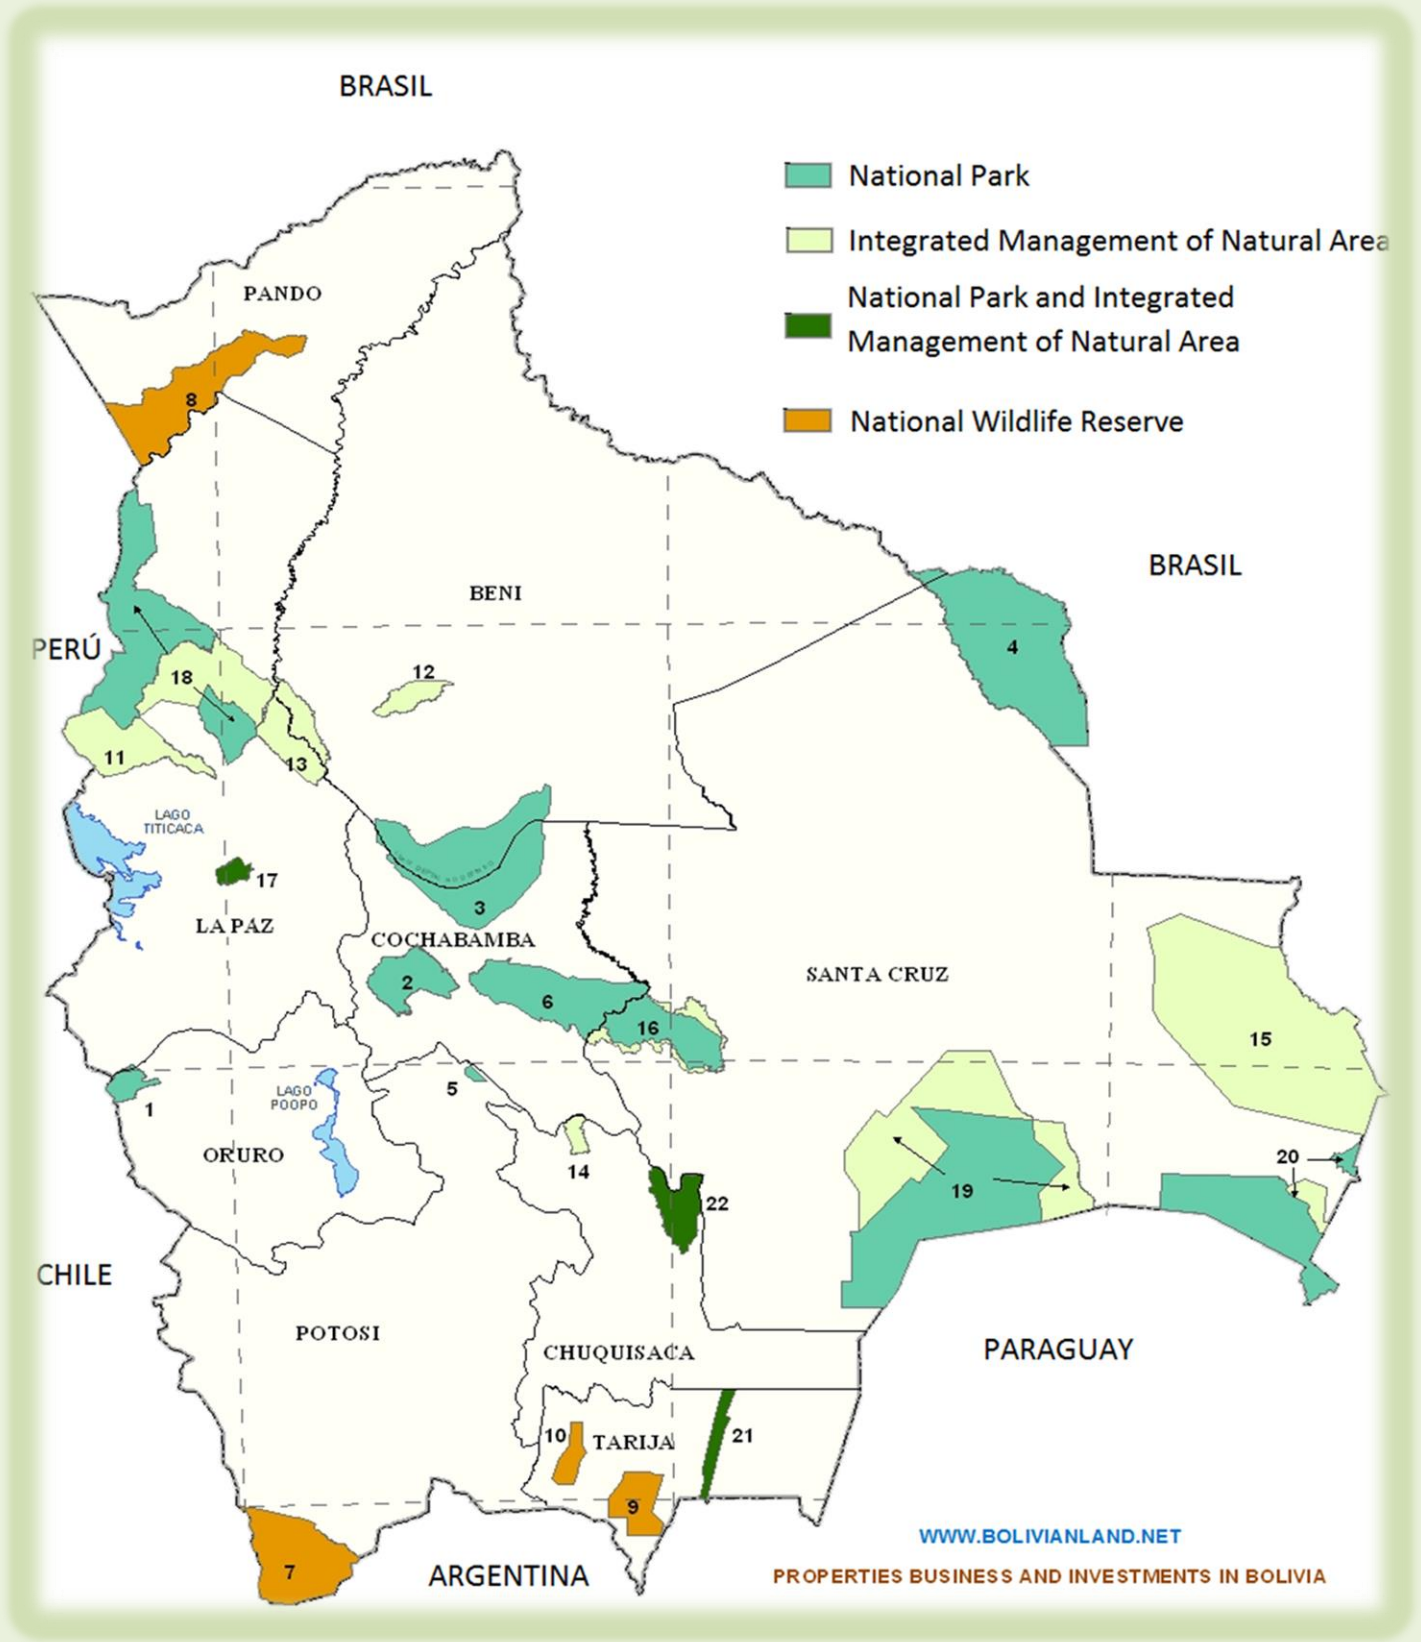

# MAP OF NATIONAL PARKS AND PROTECTED TERRITORIES IN BOLIVIA

1. National Park Sajama.
2. National Park Tunari.
3. National Park and Indigenous Territory Isiboro Securé.
4. National Park Noel Kempff Mercado.
5. National Park Toro Toro.
6. National Park Carrasco.
7. Andean Fauna National Reserve Eduardo Avaroa.
8. National Wildlife Amazon Reserve Manuripi.
9. National Wildlife Reserve Tariquía.
10. Biological Reserve Cordillera de Sama.
11. Integrated Management of Natural Area Apolobamba.
12. Biosphere Reserve Estación Biológica del Beni.
13. Biosphere Reserve and Indigenous Territory Pilón Lajas.
14. Integrated Management of Natural Area El Palmar.
15. Integrated Management of Natural Area San Matías.
16. National Park and Integrated Management of Natural Area Amboró.
17. National Park and Integrated Management of Natural Area Cotapata.
18. National Park and Integrated Management of Natural Area Madidi.
19. National Park and Integrated Management of Natural Area Kaa Iya del Gran Chaco.
20. National Park and Integrated Management of Natural Area Otuquis.
21. National Park and Integrated Management of Natural Area Aguaragüe.
22. National Park and Integrated Management of Natural Area Iñaño.